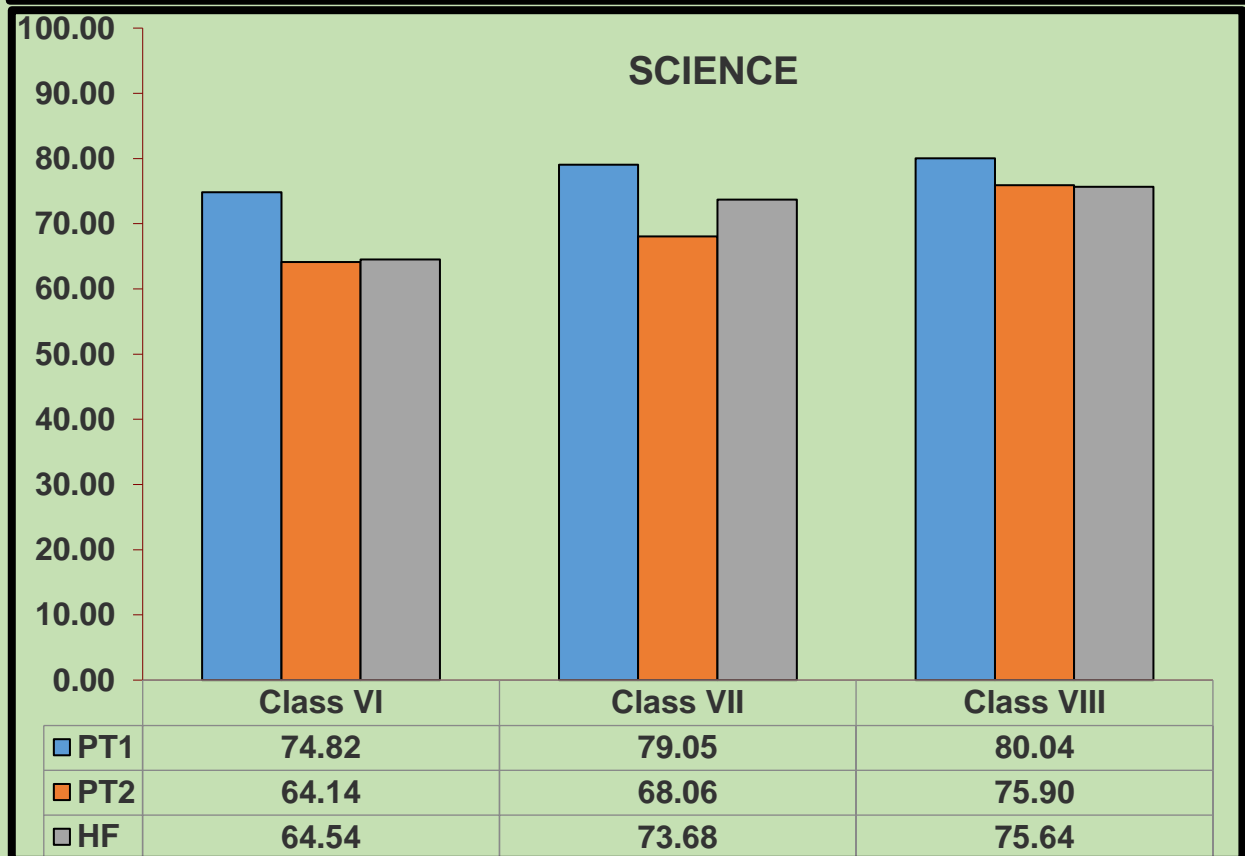

Sanghamitra School

TERM - 1

RESULT ANALYSIS

LKG TO VIII

(2023-2024)

CLASS AVERAGES

CLASS - I

CLASS - II

SUBJECT AVERAGES

CLASSES I to VIII

SANGHAMITRA SCHOOL
HLAF YEARLY EXAM
Attendance

Date	Present	Absent
06/11/23	98.73	1.22
07/11/23	99.17	0.82
08/11/23	99.15	0.85
09/11/23	98.84	1.16
10/11/23	98.68	1.31
Avg	98.92	1.08