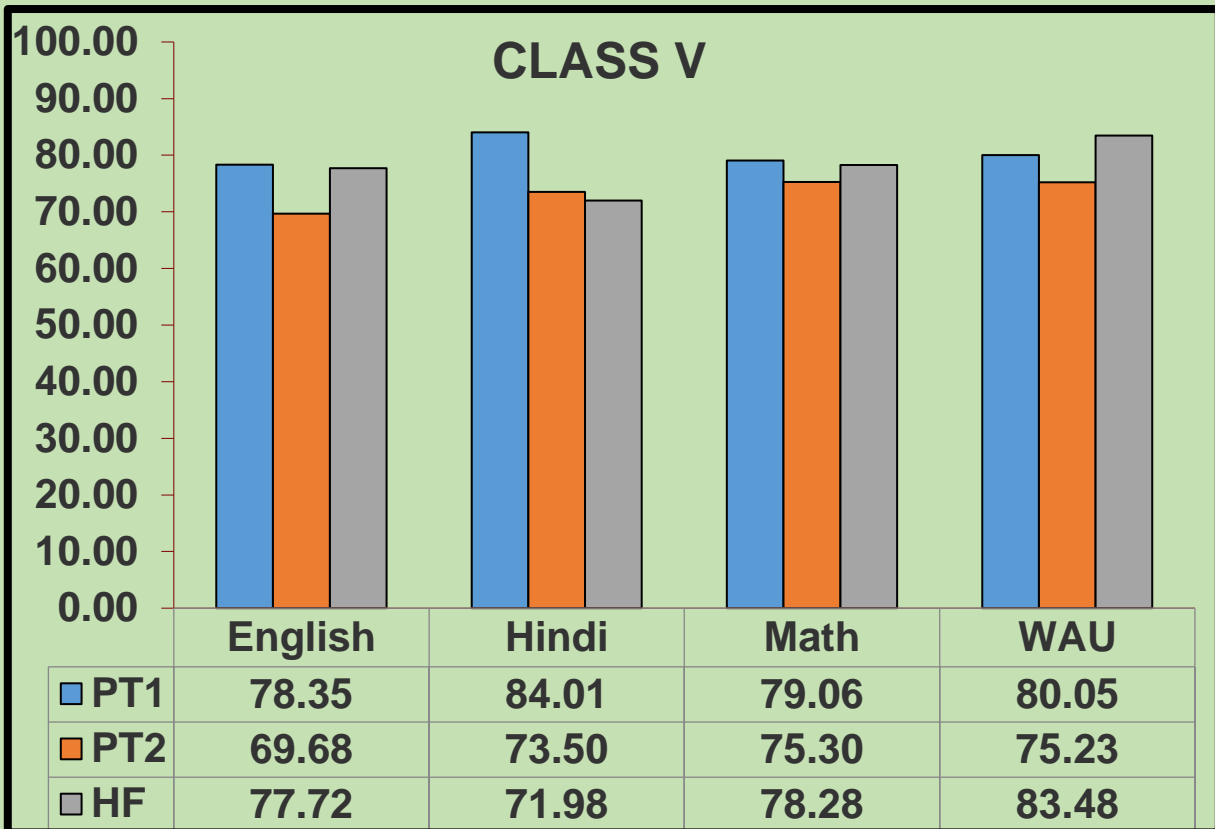

Sanghamitra School

TERM - 1

RESULT ANALYSIS

LKG TO VIII

(2023-2024)

CLASS AVERAGES

CLASS - I

CLASS - II

SUBJECT AVERAGES

CLASSES I to VIII

SANGHAMITRA SCHOOL
HLAF YEARLY EXAM
Attendance

Date	Present	Absent
06/11/23	98.73	1.22
07/11/23	99.17	0.82
08/11/23	99.15	0.85
09/11/23	98.84	1.16
10/11/23	98.68	1.31
Avg	98.92	1.08