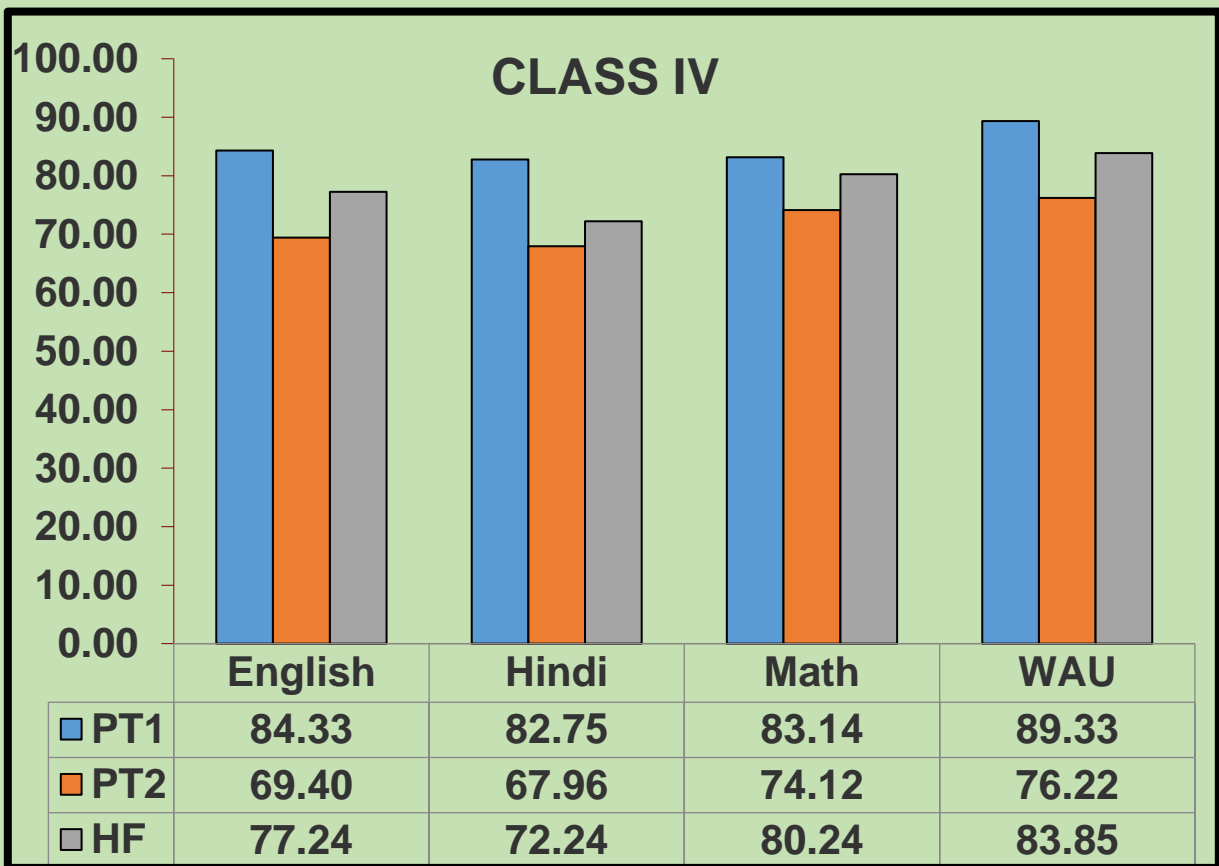

Sanghamitra School

TERM - 1

RESULT ANALYSIS

LKG TO VIII

(2023-2024)

CLASS AVERAGES

CLASS - I

CLASS - II

SUBJECT AVERAGES

CLASSES I to VIII

SANGHAMITRA SCHOOL
HLAF YEARLY EXAM
Attendance

Date	Present	Absent
06/11/23	98.73	1.22
07/11/23	99.17	0.82
08/11/23	99.15	0.85
09/11/23	98.84	1.16
10/11/23	98.68	1.31
Avg	98.92	1.08