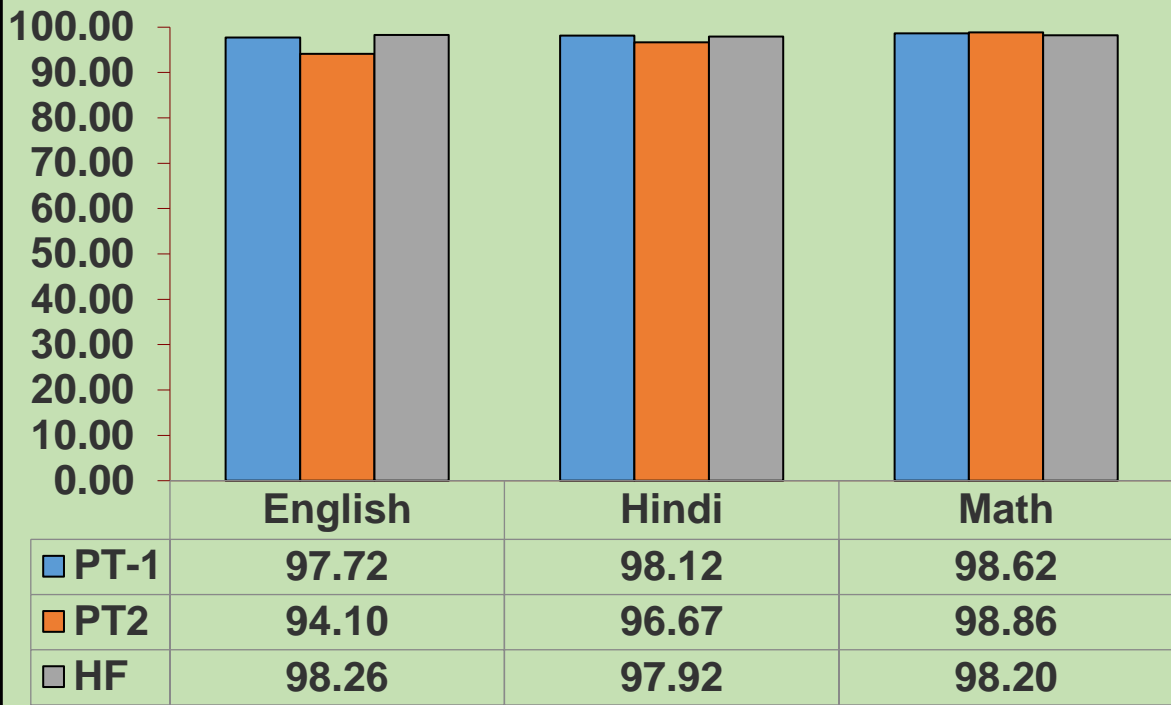

Sanghamitra School

TERM - 1

RESULT ANALYSIS

LKG TO VIII

(2023-2024)

CLASS AVERAGES

CLASS - I

CLASS - II

SUBJECT AVERAGES

CLASSES I to VIII

SANGHAMITRA SCHOOL
HLAF YEARLY EXAM
Attendance

Date	Present	Absent
06/11/23	98.73	1.22
07/11/23	99.17	0.82
08/11/23	99.15	0.85
09/11/23	98.84	1.16
10/11/23	98.68	1.31
Avg	98.92	1.08