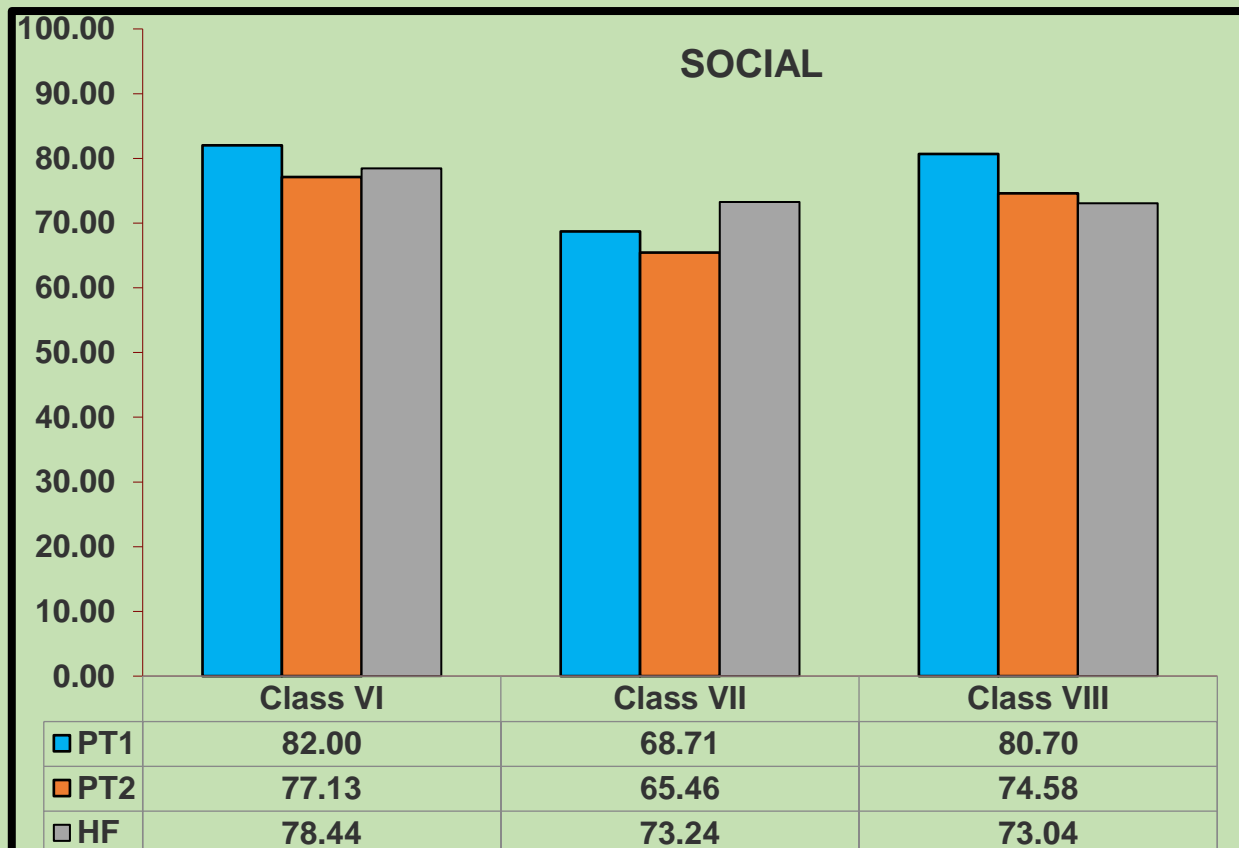

Sanghamitra School

TERM - 1

RESULT ANALYSIS

LKG TO VIII

(2023-2024)

CLASS AVERAGES

CLASS - I

CLASS - II

SUBJECT AVERAGES

CLASSES I to VIII

SANGHAMITRA SCHOOL
HLAF YEARLY EXAM
Attendance

Date	Present	Absent
06/11/23	98.73	1.22
07/11/23	99.17	0.82
08/11/23	99.15	0.85
09/11/23	98.84	1.16
10/11/23	98.68	1.31
Avg	98.92	1.08