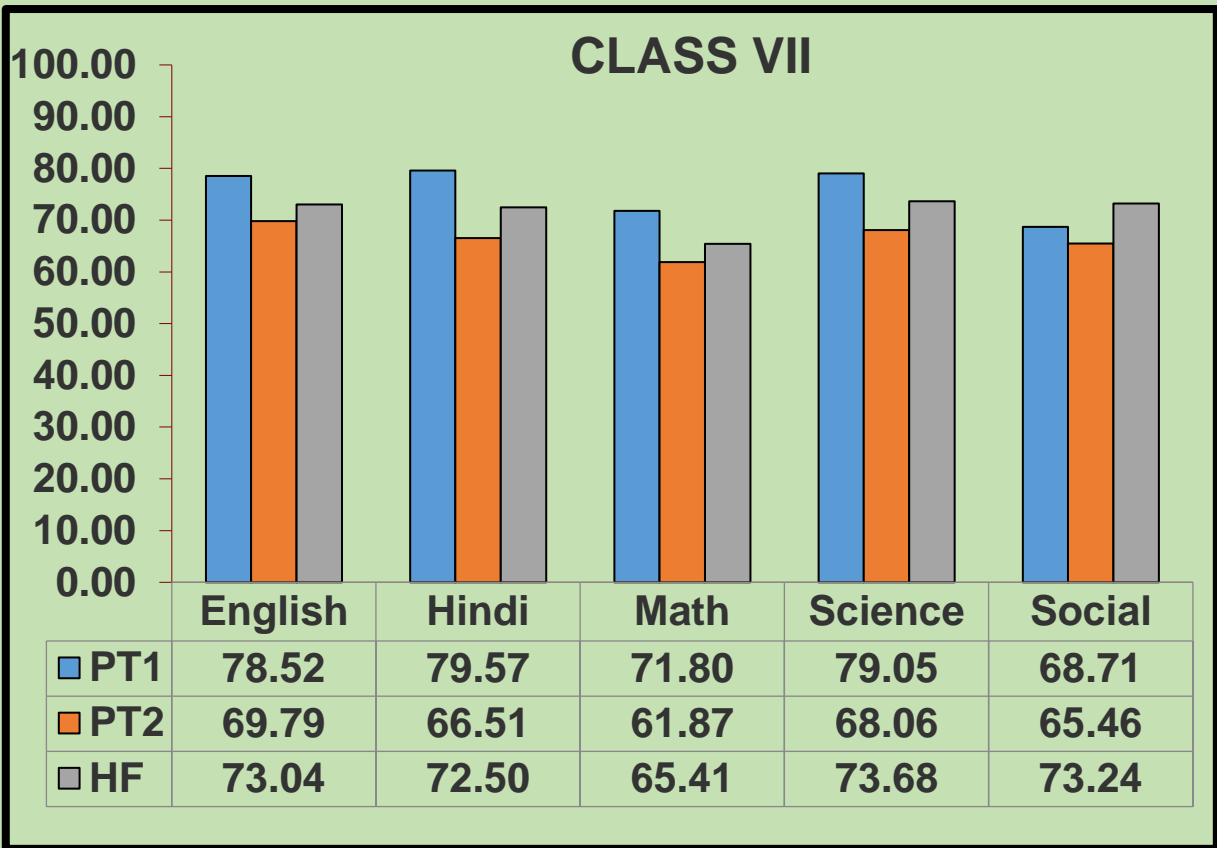

Sanghamitra School

TERM - 1

RESULT ANALYSIS

LKG TO VIII

(2023-2024)

CLASS AVERAGES

CLASS - I

CLASS - II

SUBJECT AVERAGES

CLASSES I to VIII

SANGHAMITRA SCHOOL
HLAF YEARLY EXAM
Attendance

Date	Present	Absent
06/11/23	98.73	1.22
07/11/23	99.17	0.82
08/11/23	99.15	0.85
09/11/23	98.84	1.16
10/11/23	98.68	1.31
Avg	98.92	1.08