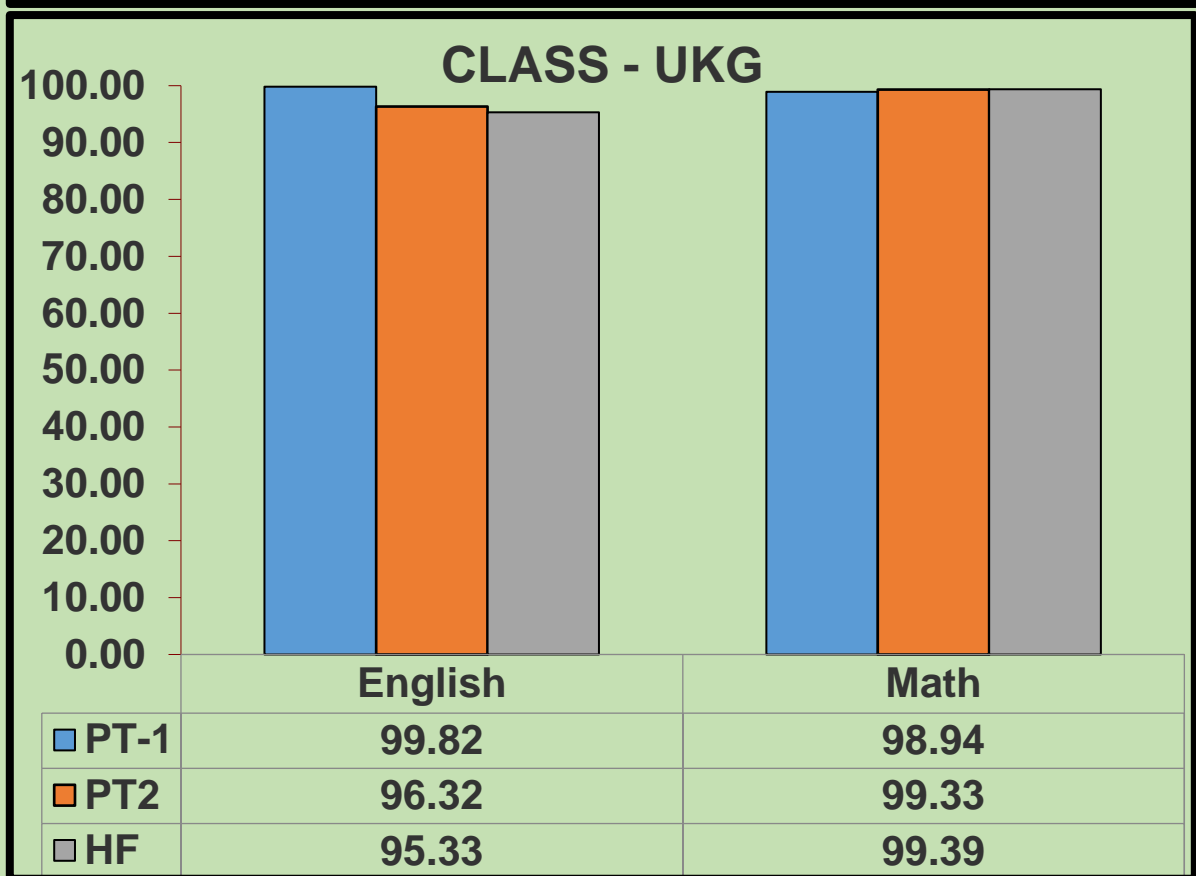

Sanghamitra School

TERM - 1

RESULT ANALYSIS

LKG TO VIII

(2023-2024)

CLASS AVERAGES

CLASS - I

CLASS - II

SUBJECT AVERAGES

CLASSES I to VIII

SANGHAMITRA SCHOOL
HLAF YEARLY EXAM
Attendance

Date	Present	Absent
06/11/23	98.73	1.22
07/11/23	99.17	0.82
08/11/23	99.15	0.85
09/11/23	98.84	1.16
10/11/23	98.68	1.31
Avg	98.92	1.08