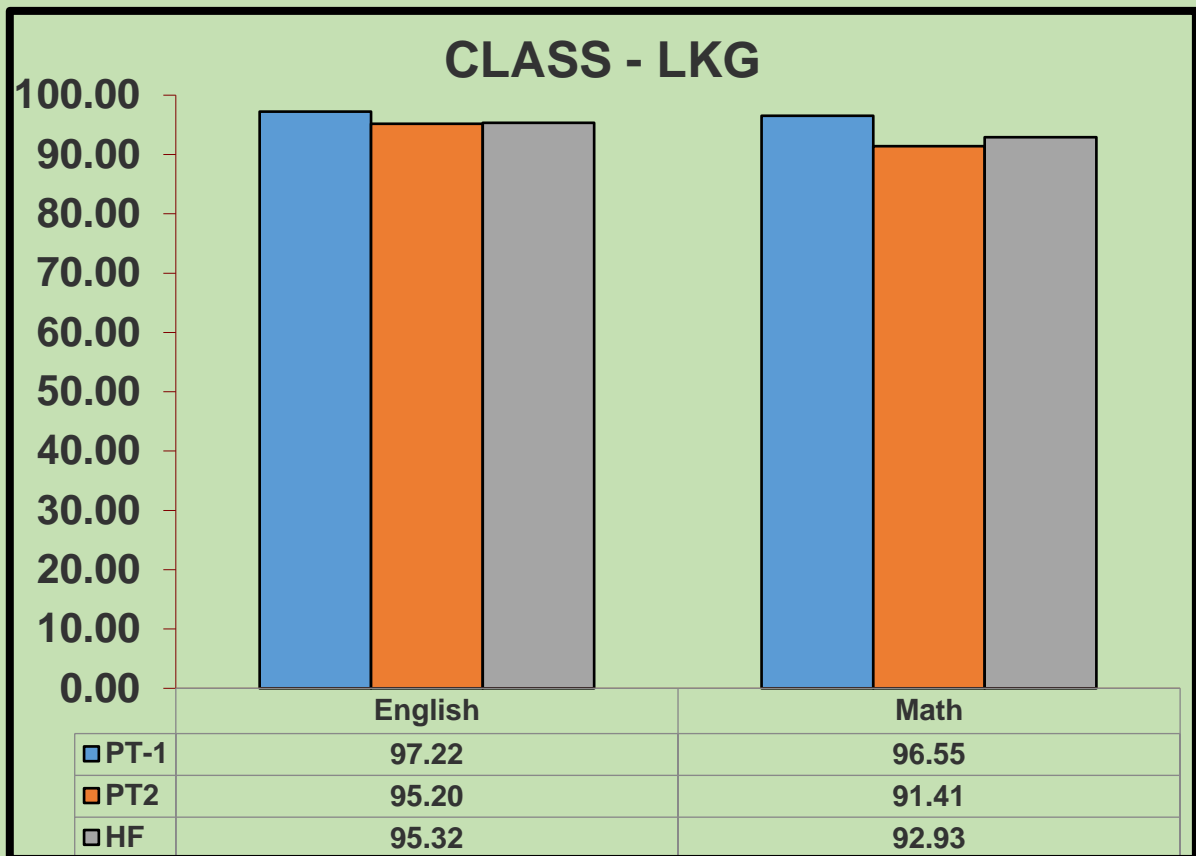

Sanghamitra School

TERM - 1

RESULT ANALYSIS

LKG TO VIII

(2023-2024)

CLASS AVERAGES

CLASS - I

CLASS - II

SUBJECT AVERAGES

CLASSES I to VIII

SANGHAMITRA SCHOOL
HLAF YEARLY EXAM
Attendance

Date	Present	Absent
06/11/23	98.73	1.22
07/11/23	99.17	0.82
08/11/23	99.15	0.85
09/11/23	98.84	1.16
10/11/23	98.68	1.31
Avg	98.92	1.08