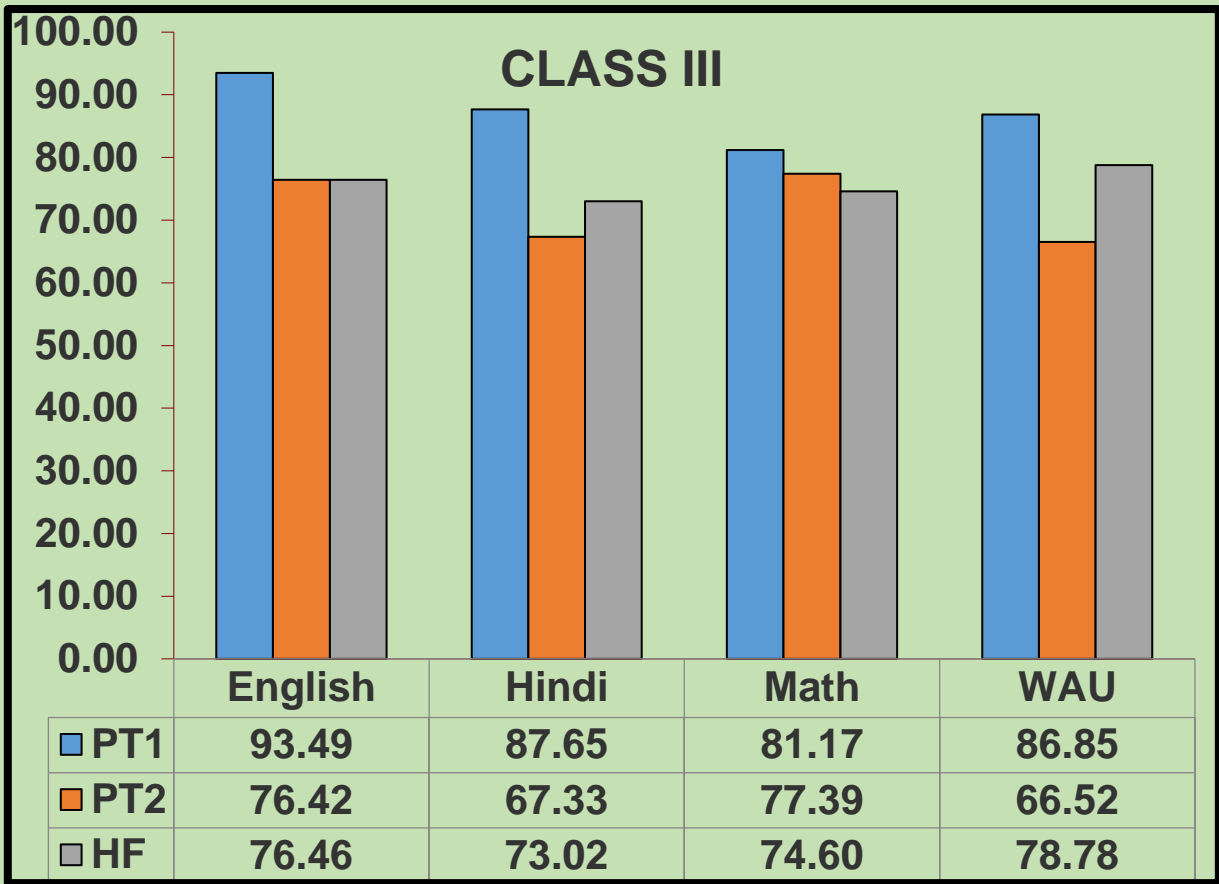

Sanghamitra School

TERM - 1

RESULT ANALYSIS

LKG TO VIII

(2023-2024)

CLASS AVERAGES

CLASS - I

CLASS - II

SUBJECT AVERAGES

CLASSES I to VIII

SANGHAMITRA SCHOOL
HLAF YEARLY EXAM
Attendance

Date	Present	Absent
06/11/23	98.73	1.22
07/11/23	99.17	0.82
08/11/23	99.15	0.85
09/11/23	98.84	1.16
10/11/23	98.68	1.31
Avg	98.92	1.08