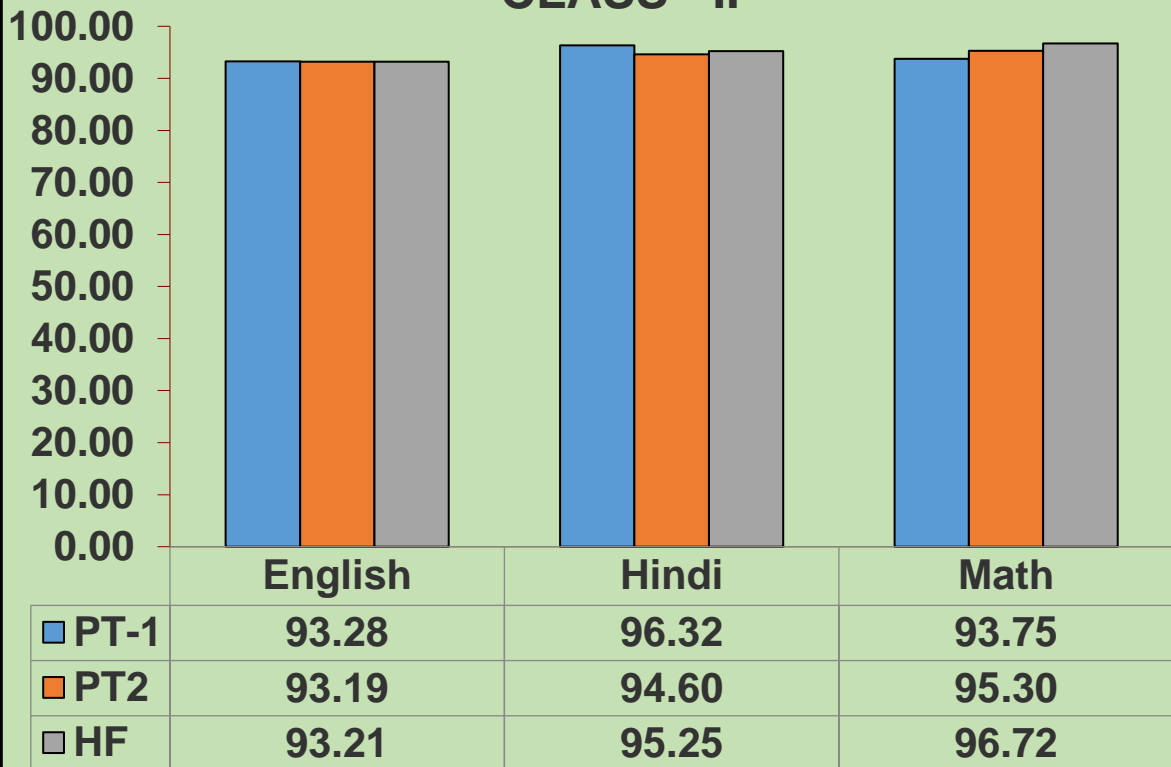

Sanghamitra School

TERM - 1

RESULT ANALYSIS

LKG TO VIII

(2023-2024)

CLASS AVERAGES

CLASS - I

CLASS - II

SUBJECT AVERAGES

CLASSES I to VIII

SANGHAMITRA SCHOOL
HLAF YEARLY EXAM
Attendance

Date	Present	Absent
06/11/23	98.73	1.22
07/11/23	99.17	0.82
08/11/23	99.15	0.85
09/11/23	98.84	1.16
10/11/23	98.68	1.31
Avg	98.92	1.08