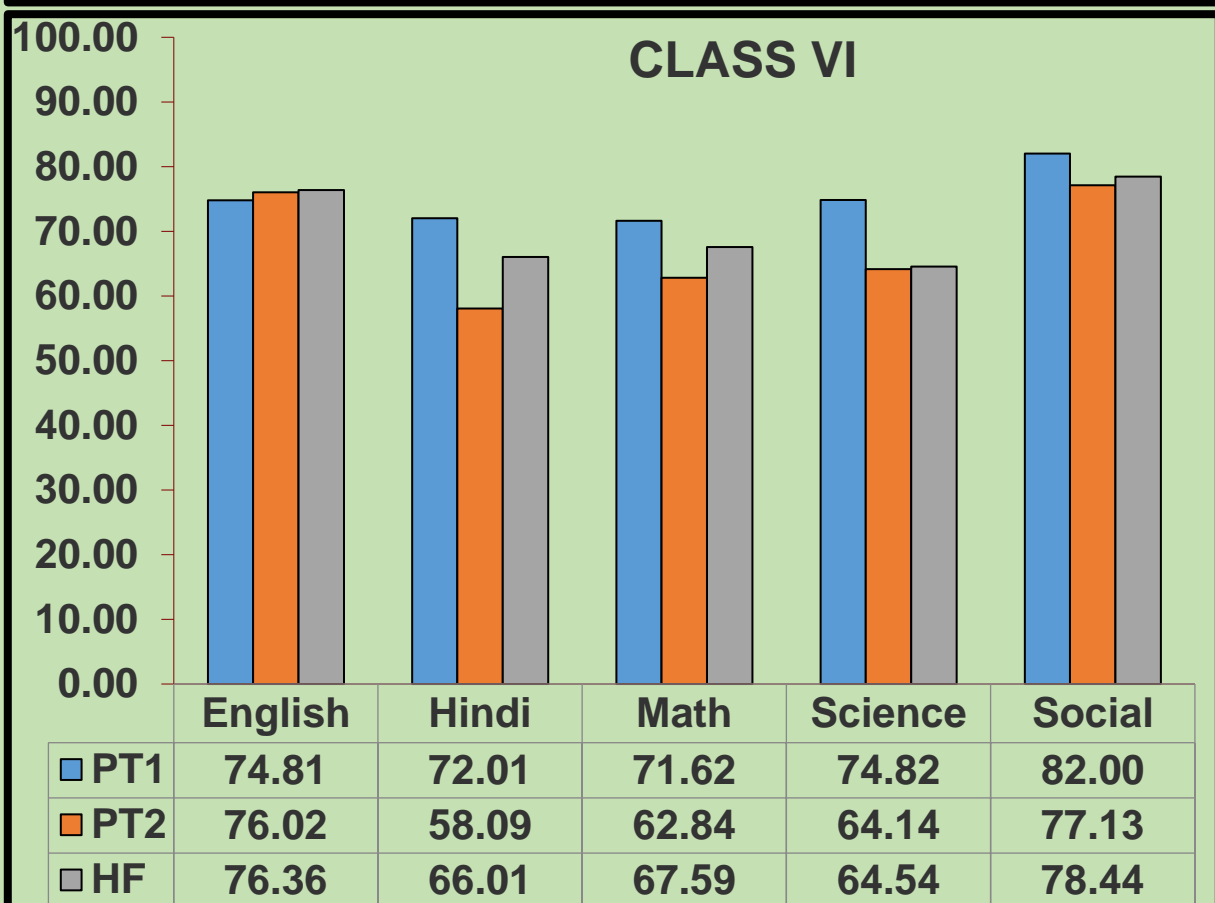

Sanghamitra School

TERM - 1

RESULT ANALYSIS

LKG TO VIII

(2023-2024)

CLASS AVERAGES

CLASS - I

CLASS - II

SUBJECT AVERAGES

CLASSES I to VIII

SANGHAMITRA SCHOOL
HLAF YEARLY EXAM
Attendance

Date	Present	Absent
06/11/23	98.73	1.22
07/11/23	99.17	0.82
08/11/23	99.15	0.85
09/11/23	98.84	1.16
10/11/23	98.68	1.31
Avg	98.92	1.08