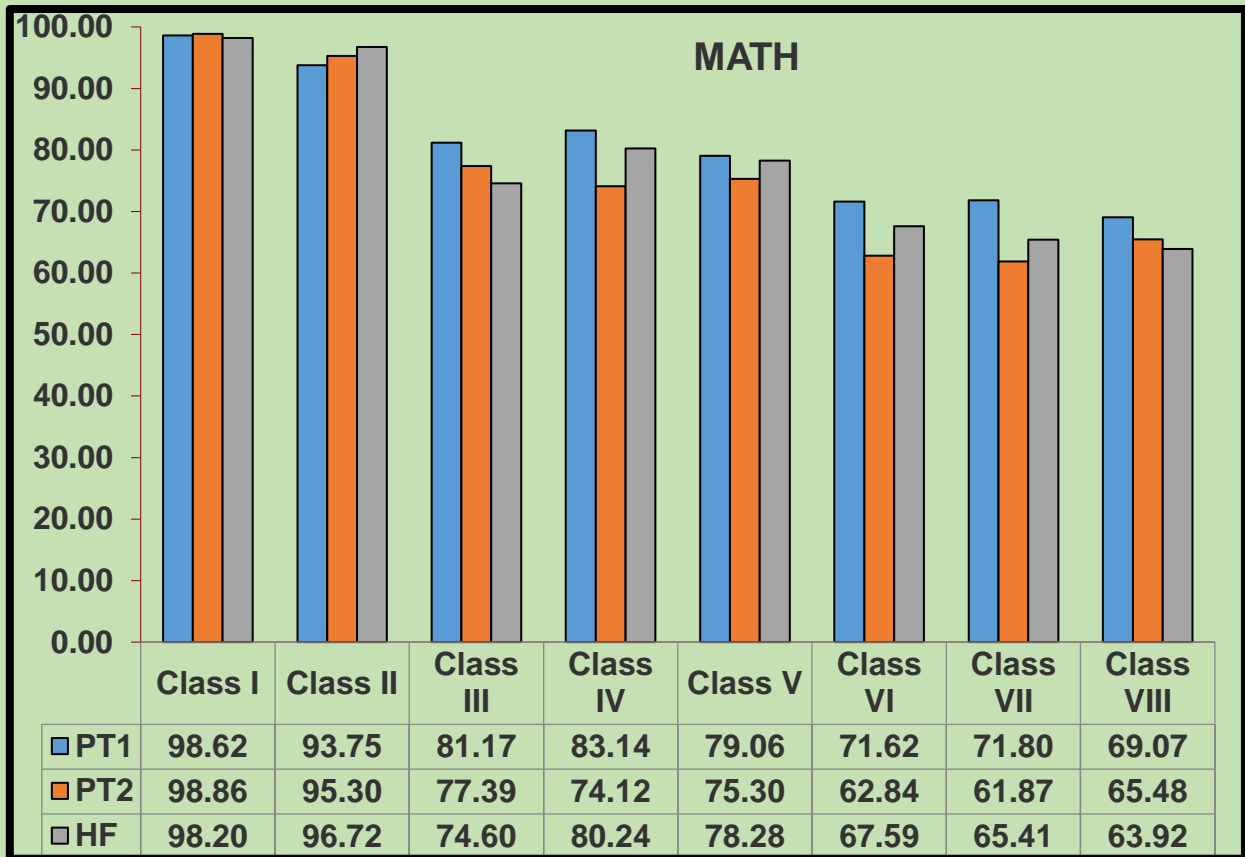

Sanghamitra School

TERM - 1

RESULT ANALYSIS

LKG TO VIII

(2023-2024)

CLASS AVERAGES

CLASS - I

CLASS - II

SUBJECT AVERAGES

CLASSES I to VIII

SANGHAMITRA SCHOOL
HLAF YEARLY EXAM
Attendance

Date	Present	Absent
06/11/23	98.73	1.22
07/11/23	99.17	0.82
08/11/23	99.15	0.85
09/11/23	98.84	1.16
10/11/23	98.68	1.31
Avg	98.92	1.08