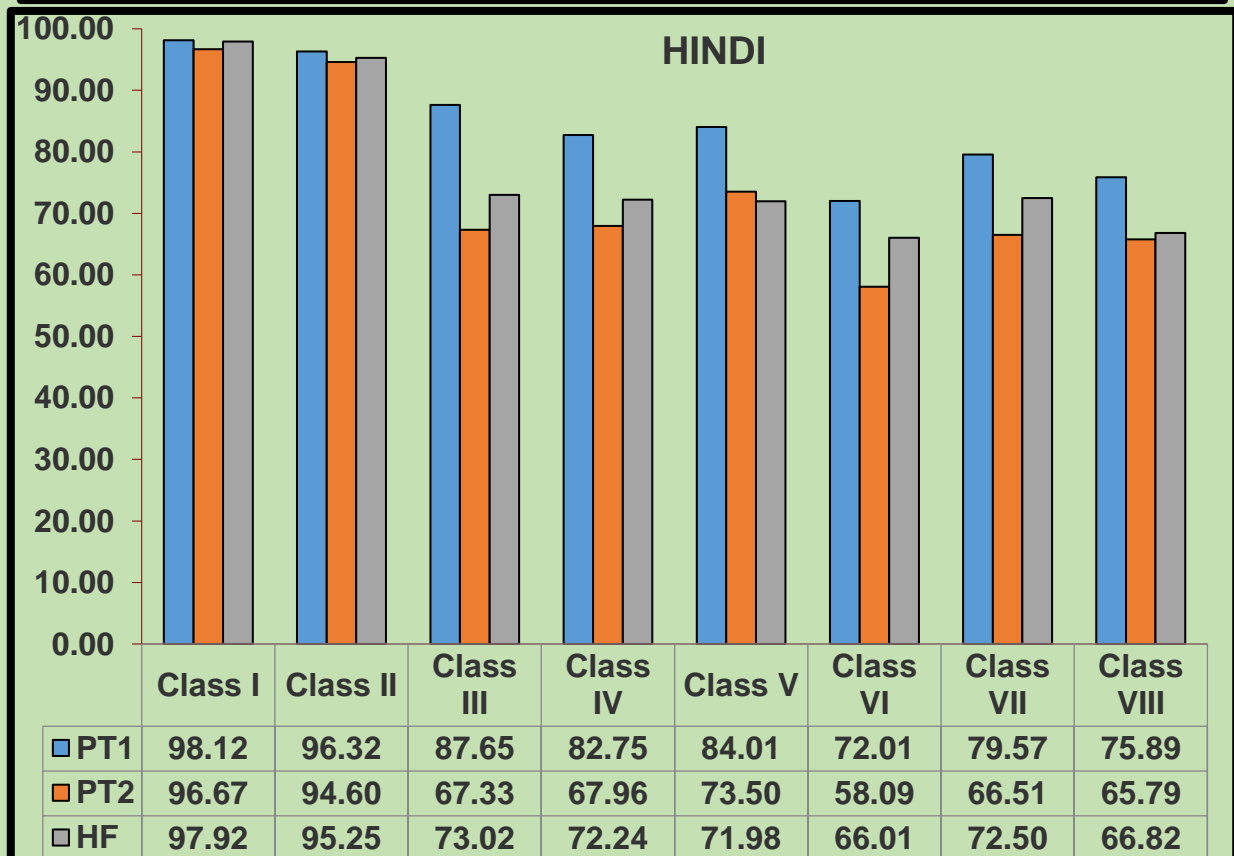

Sanghamitra School

TERM - 1

RESULT ANALYSIS

LKG TO VIII

(2023-2024)

CLASS AVERAGES

CLASS - I

CLASS - II

SUBJECT AVERAGES

CLASSES I to VIII

SANGHAMITRA SCHOOL
HLAF YEARLY EXAM
Attendance

Date	Present	Absent
06/11/23	98.73	1.22
07/11/23	99.17	0.82
08/11/23	99.15	0.85
09/11/23	98.84	1.16
10/11/23	98.68	1.31
Avg	98.92	1.08