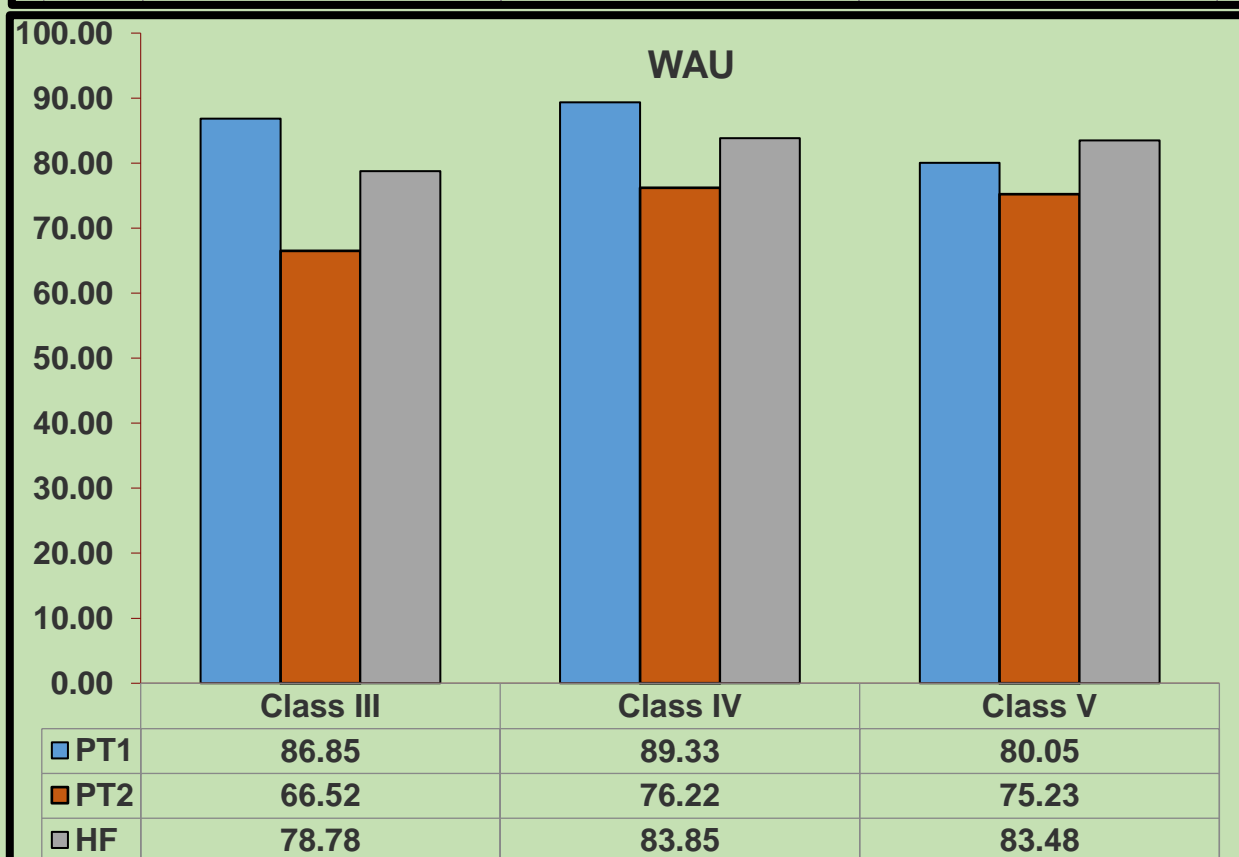

Sanghamitra School

TERM - 1

RESULT ANALYSIS

LKG TO VIII

(2023-2024)

CLASS AVERAGES

CLASS - I

CLASS - II

SUBJECT AVERAGES

CLASSES I to VIII

SANGHAMITRA SCHOOL
HLAF YEARLY EXAM
Attendance

Date	Present	Absent
06/11/23	98.73	1.22
07/11/23	99.17	0.82
08/11/23	99.15	0.85
09/11/23	98.84	1.16
10/11/23	98.68	1.31
Avg	98.92	1.08