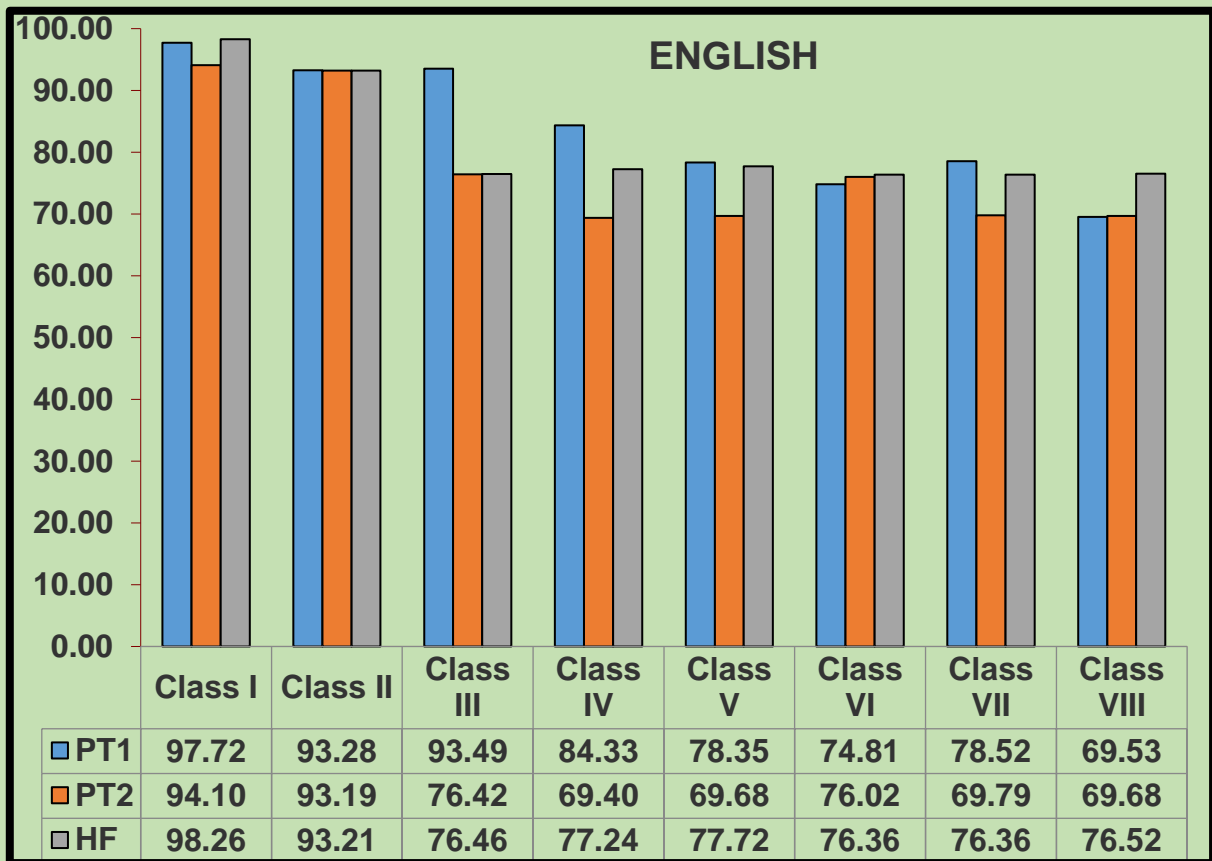

Sanghamitra School

TERM - 1

RESULT ANALYSIS

LKG TO VIII

(2023-2024)

CLASS AVERAGES

CLASS - I

CLASS - II

SUBJECT AVERAGES

CLASSES I to VIII

SANGHAMITRA SCHOOL
HLAF YEARLY EXAM
Attendance

Date	Present	Absent
06/11/23	98.73	1.22
07/11/23	99.17	0.82
08/11/23	99.15	0.85
09/11/23	98.84	1.16
10/11/23	98.68	1.31
Avg	98.92	1.08