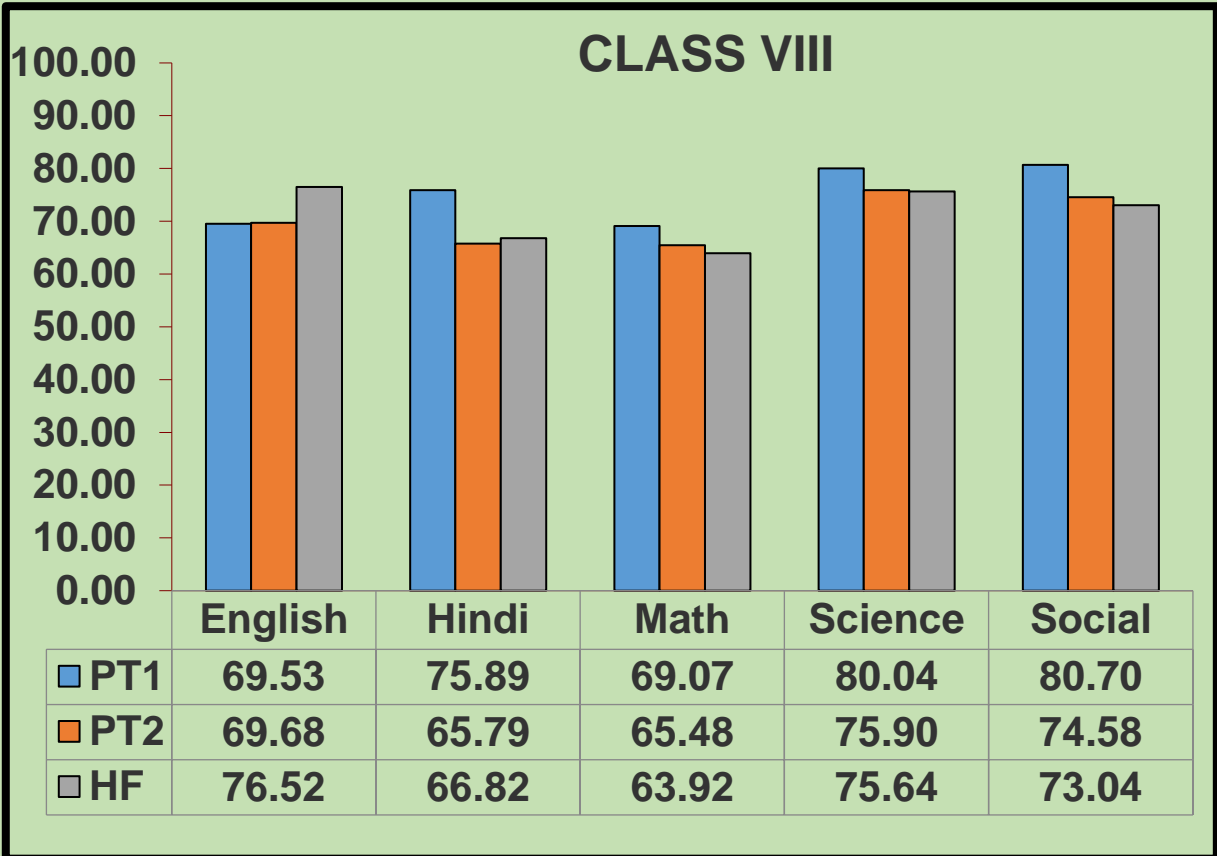

Sanghamitra School

TERM - 1

RESULT ANALYSIS

LKG TO VIII

(2023-2024)

CLASS AVERAGES

CLASS - I

CLASS - II

SUBJECT AVERAGES

CLASSES I to VIII

SANGHAMITRA SCHOOL
HLAF YEARLY EXAM
Attendance

Date	Present	Absent
06/11/23	98.73	1.22
07/11/23	99.17	0.82
08/11/23	99.15	0.85
09/11/23	98.84	1.16
10/11/23	98.68	1.31
Avg	98.92	1.08