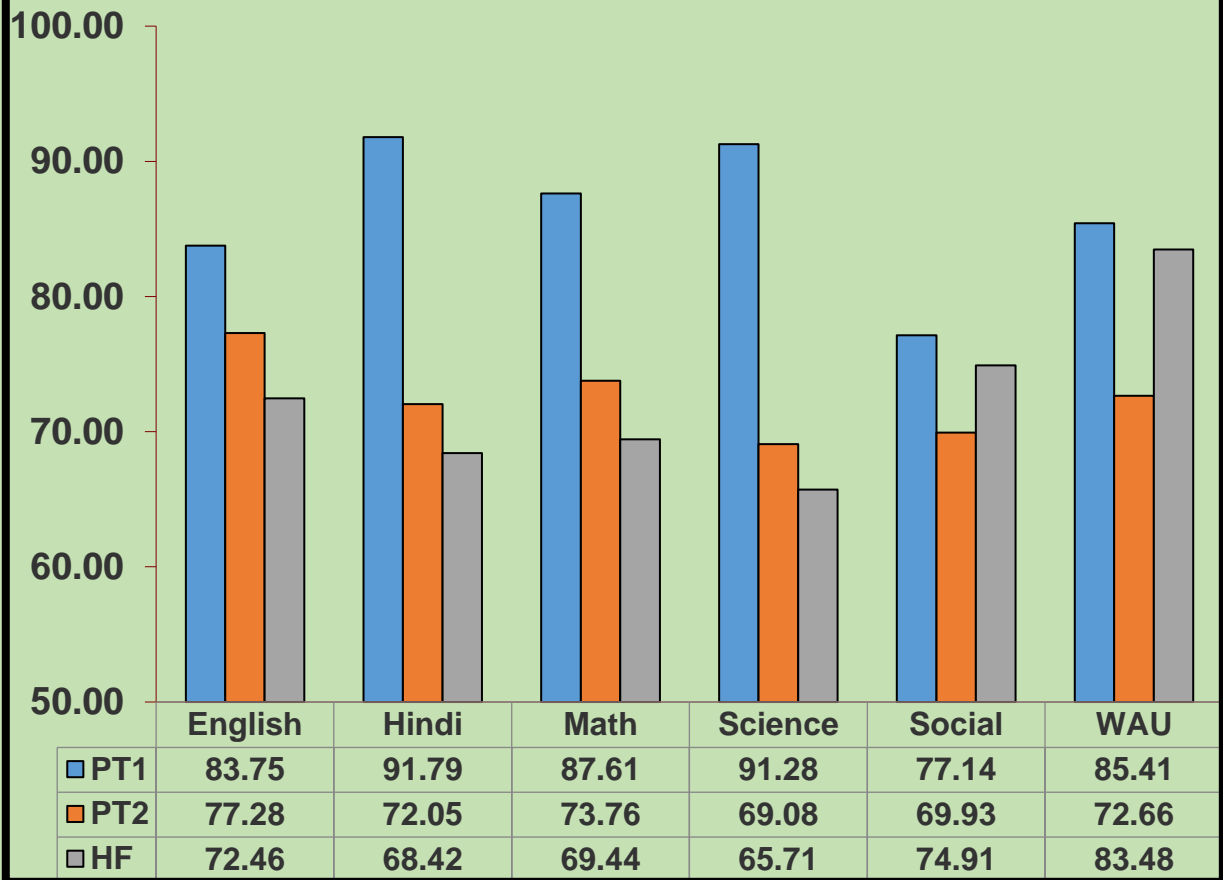

Sanghamitra School

TERM - 1

RESULT ANALYSIS

LKG TO VIII

(2023-2024)

CLASS AVERAGES

CLASS - I

CLASS - II

SUBJECT AVERAGES

CLASSES I to VIII

SANGHAMITRA SCHOOL
HLAF YEARLY EXAM
Attendance

Date	Present	Absent
06/11/23	98.73	1.22
07/11/23	99.17	0.82
08/11/23	99.15	0.85
09/11/23	98.84	1.16
10/11/23	98.68	1.31
Avg	98.92	1.08